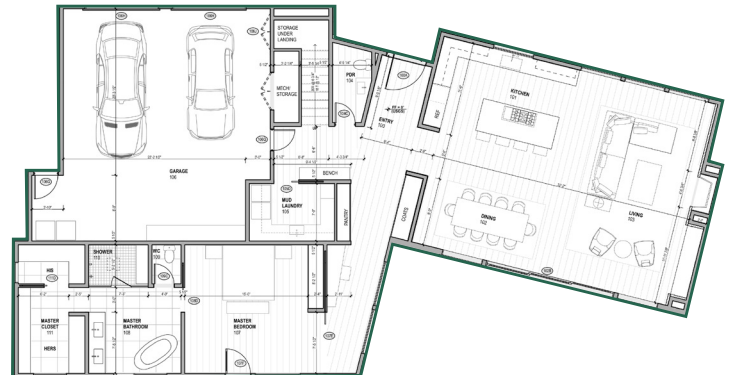

# WARM SPRINGS RANCH LOT 07

4,239 SQUARE FEET  
4 BD / 4.5 BA, OFFICE, LARGE FLEX SPACE  
TWO-CAR GARAGE, CREEK FRONTAGE  
\$6,995,000

UPPER LEVEL

LOWER LEVEL