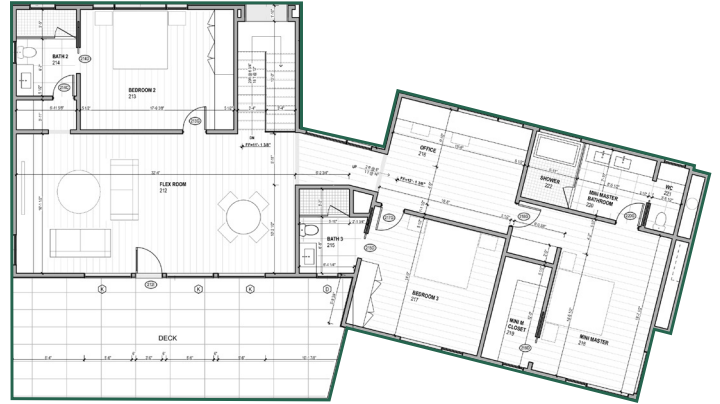

# WARM SPRINGS RANCH LOT 07

4,239 SQUARE FEET  
4 BD / 4.5 BA, OFFICE, LARGE FLEX SPACE  
TWO-CAR GARAGE, CREEK FRONTAGE  
\$6,995,000

UPPER LEVEL

LOWER LEVEL